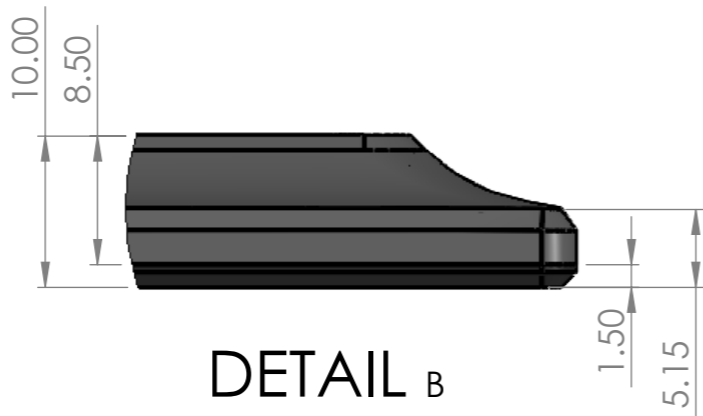

7.5 INCH MRM

CHARGING PORT

DETAIL A
SCALE 2:1

DETAIL B
SCALE 2:1

FRONT ISO

BACK ISO

FRONT VIEW

BACK VIEW